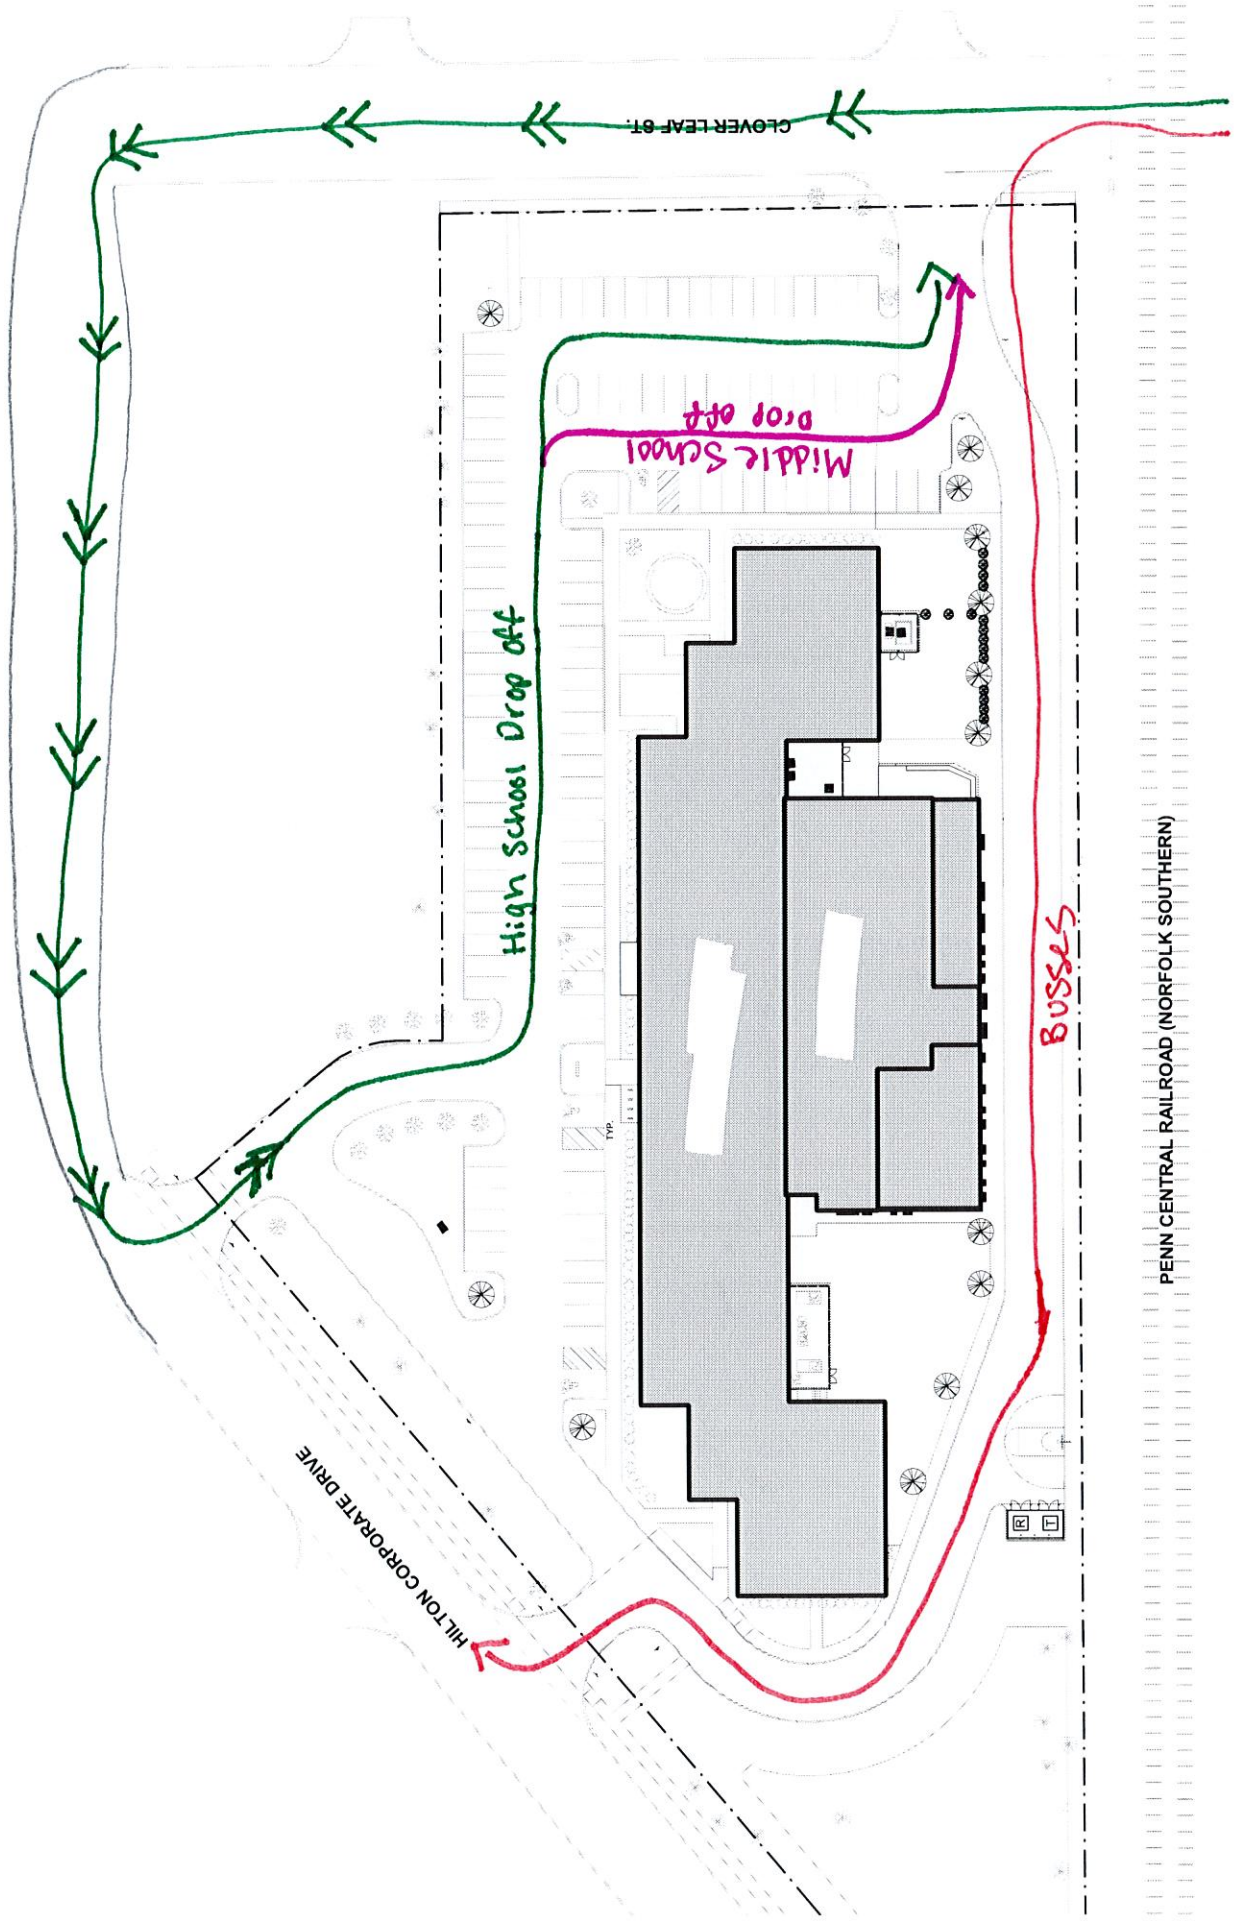

Morning Traffic Pattern

Afternoon Traffic Pattern

pass lane

School Pickup

School Pickup

Busses only

CLOVER LEAF ST.

HILTON CORPORATE DRIVE

PENN CENTRAL RAILROAD (NORFOLK SOUTHERN)