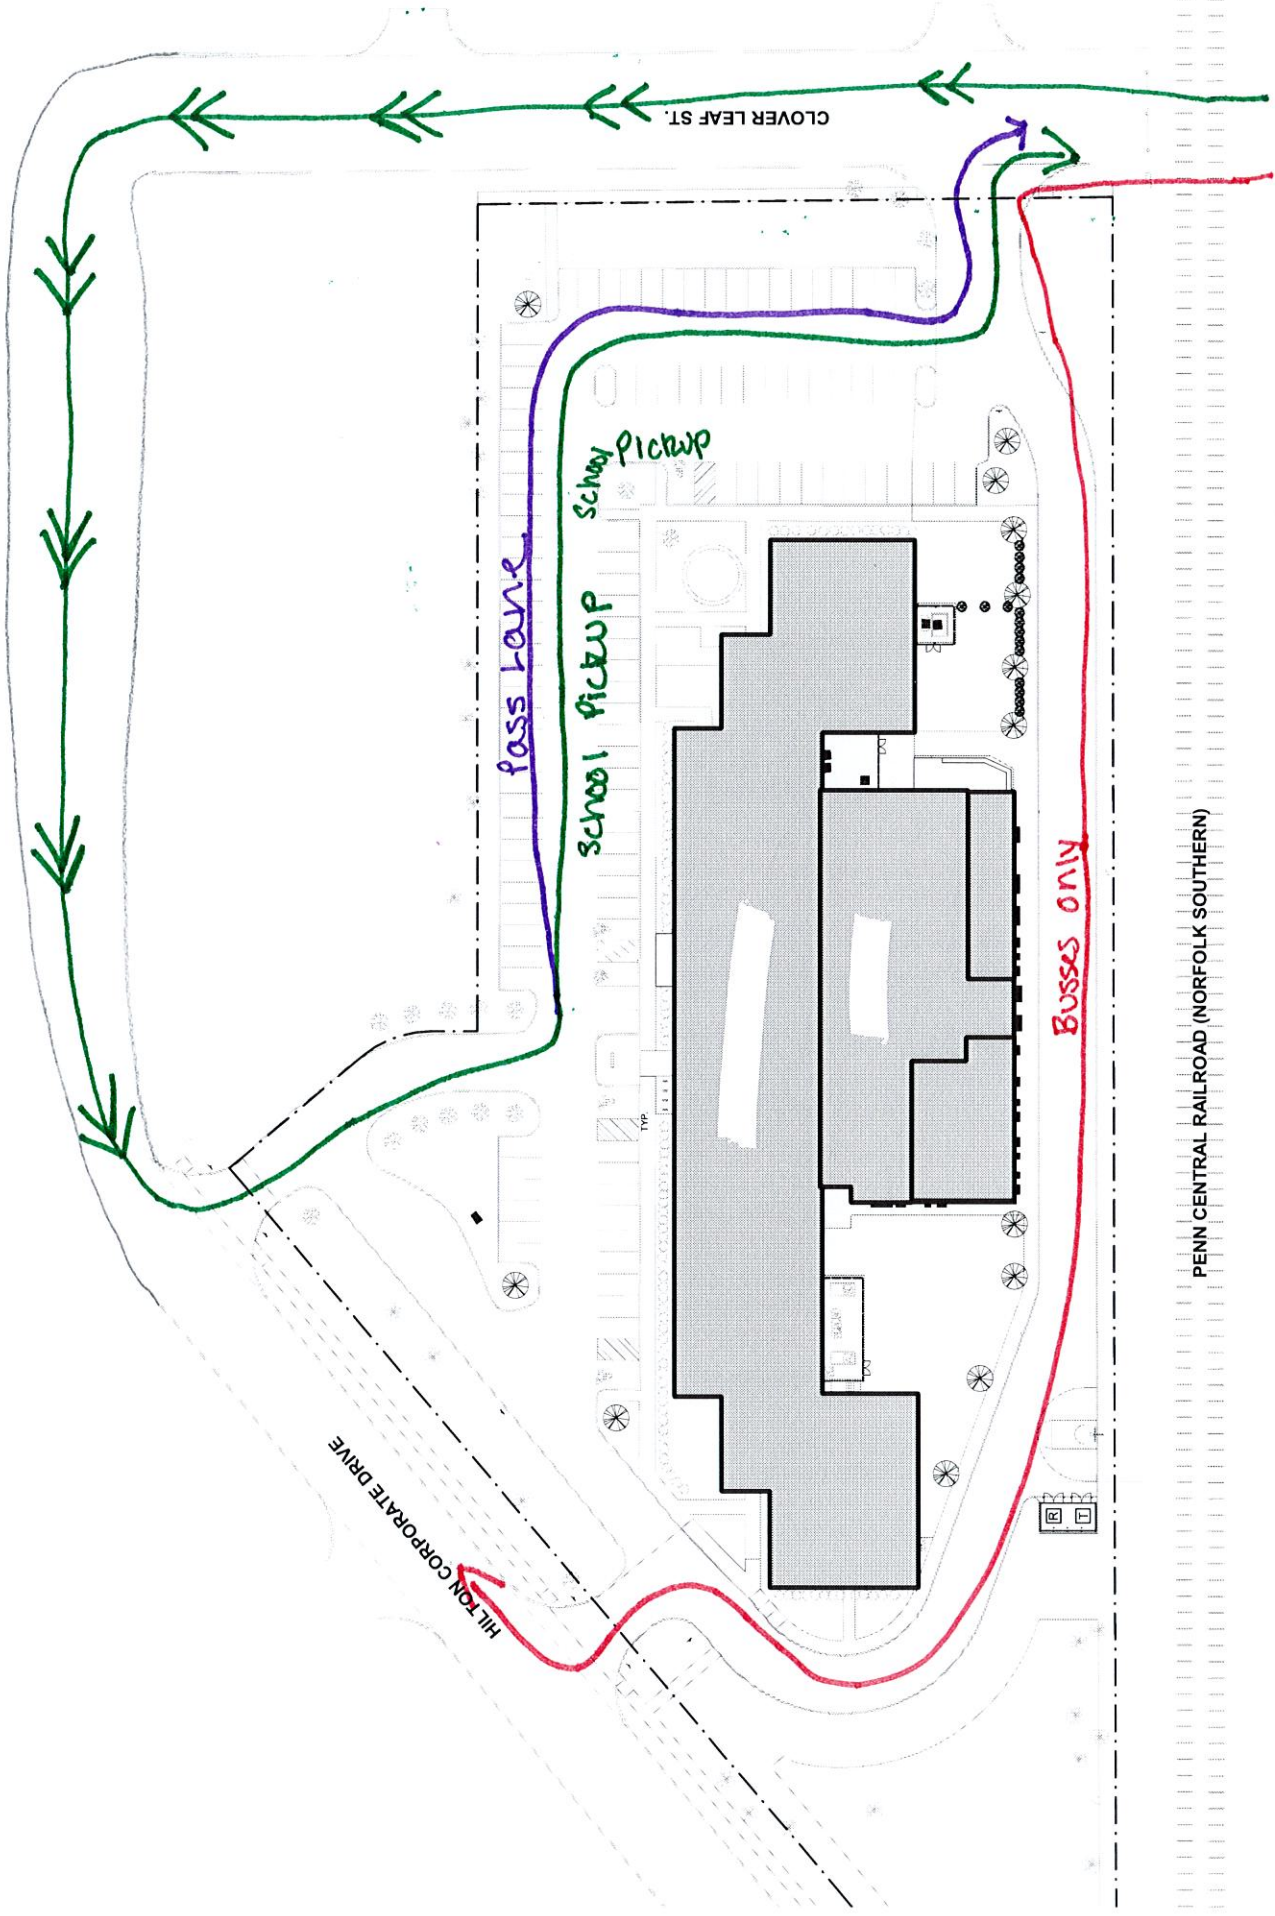

Morning Traffic Pattern

Afternoon Traffic Pattern

pass lane

School Pickup

School Pickup

Busses only

CLOVER LEAF ST.

HILTON CORPORATE DRIVE

PENN CENTRAL RAILROAD (NORFOLK SOUTHERN)